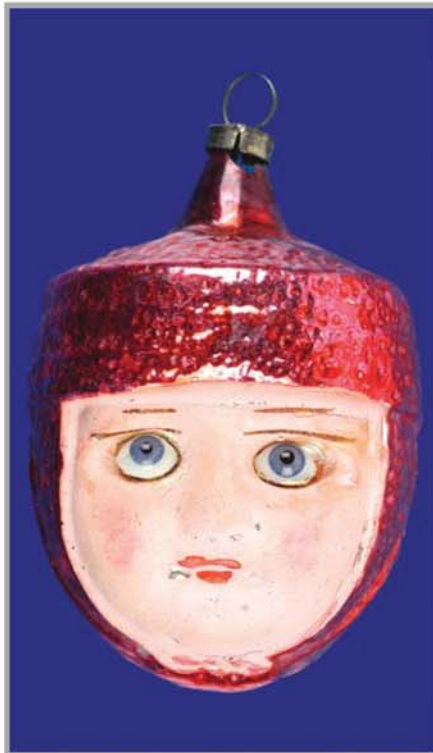

WOMEN

12000
GOLDILOCKS HEAD FF 2.75"

R2 **\$150-175**

12001
GOLDILOCKS HEAD WITH GLASS EYES FF 2.5"

R1 **\$200-250**

12002
GOLDILOCKS HEAD W/GLASS EYES OC FF 3"

R1 **\$300-400**

12003
GOLDILOCKS 3"

R4 **\$50-75**

12004
JOAN OF ARC HEAD W/GLASS EYES FF 2.5"

R3 **\$150-200**

12005
JOAN OF ARC HEAD W/GLASS EYES OC 3.5"

R2 **\$350-450**