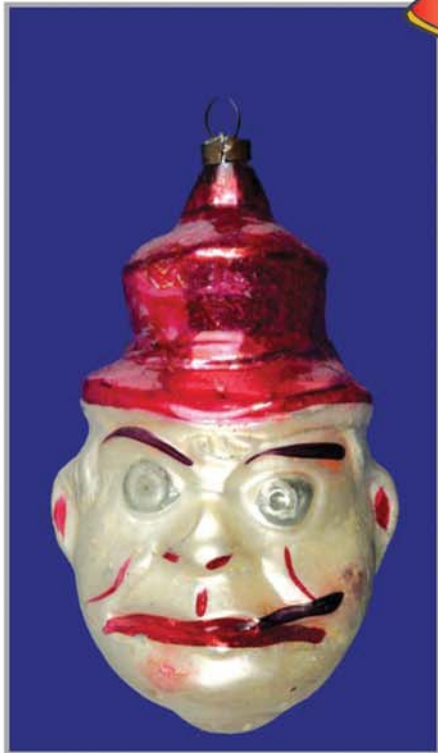

**MEN**

**5100**  
CHINESE MAN SMOKING A  
CIGARETTE 2.5"  
R1 \$600-700

**5101**  
CHINESE MAN'S HEAD WITH A  
MOUSTACHE TI 4"  
R1 \$600-700

**5102**  
CHINESE MAN'S HEAD US 4"  
R1 \$600-700

**5103**  
CHINESE MAN'S HEAD WITH A  
MOUSTACHE TII 2.75"  
R1 \$600-700

**5104**  
CHINESE MAN 3.5"  
R1 \$250-300

**5105**  
CHINESE BOY 3"  
R1 \$225-275