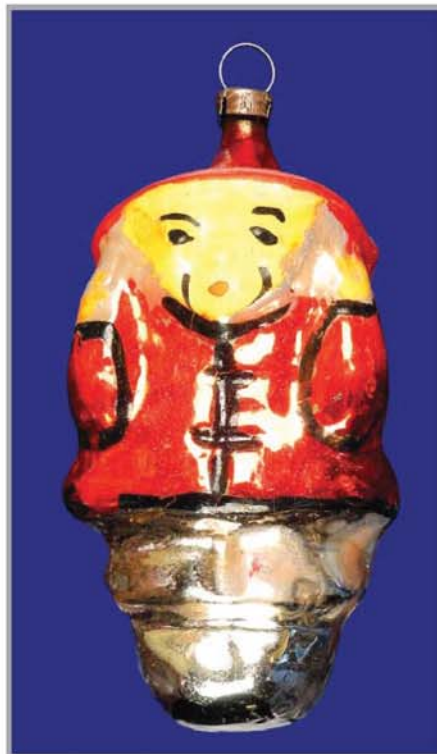

**MEN**

**5100**  
CHINESE MAN SMOKING A  
CIGARETTE 2.5"  
R1 \$600-700

**5101**  
CHINESE MAN'S HEAD WITH A  
MOUSTACHE TI 4"  
R1 \$600-700

**5102**  
CHINESE MAN'S HEAD US 4"  
R1 \$600-700

**5103**  
CHINESE MAN'S HEAD WITH A  
MOUSTACHE TII 2.75"  
R1 \$600-700

**5104**  
CHINESE MAN 3.5"  
R1 \$250-300

**5105**  
CHINESE BOY 3"  
R1 \$225-275