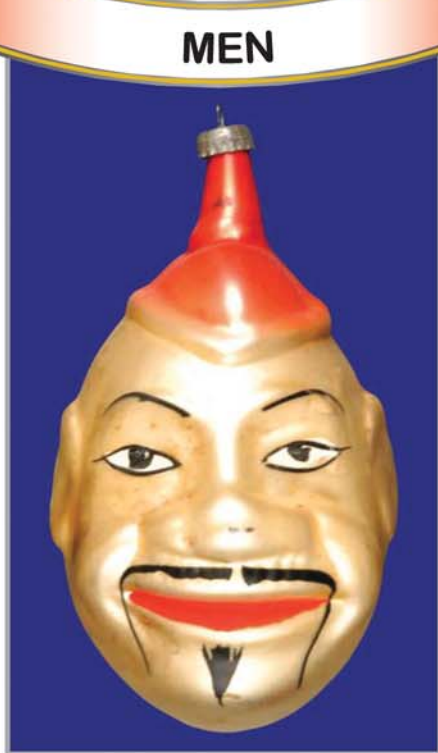

**MEN**

**5100**  
CHINESE MAN SMOKING A  
CIGARETTE 2.5"  
R1 \$600-700

**5101**  
CHINESE MAN'S HEAD WITH A  
MOUSTACHE TI 4"  
R1 \$600-700

**5102**  
CHINESE MAN'S HEAD US 4"  
R1 \$600-700

**5103**  
CHINESE MAN'S HEAD WITH A  
MOUSTACHE TII 2.75"  
R1 \$600-700

**5104**  
CHINESE MAN 3.5"  
R1 \$250-300

**5105**  
CHINESE BOY 3"  
R1 \$225-275