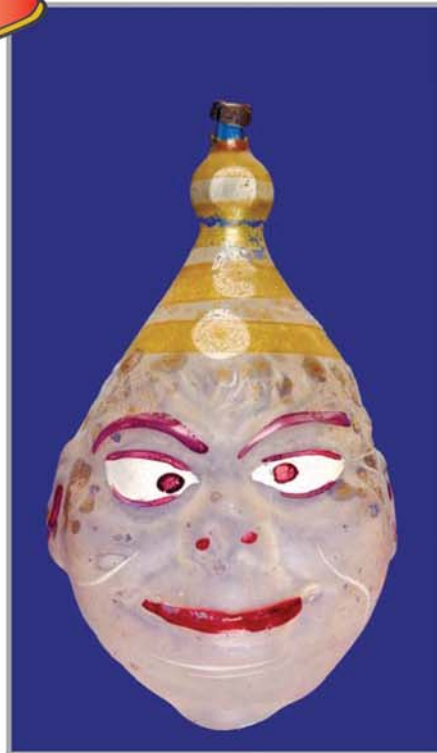

**MEN**

**5100**  
CHINESE MAN SMOKING A  
CIGARETTE 2.5"  
R1 \$600-700

**5101**  
CHINESE MAN'S HEAD WITH A  
MOUSTACHE TI 4"  
R1 \$600-700

**5102**  
CHINESE MAN'S HEAD US 4"  
R1 \$600-700

**5103**  
CHINESE MAN'S HEAD WITH A  
MOUSTACHE TII 2.75"  
R1 \$600-700

**5104**  
CHINESE MAN 3.5"  
R1 \$250-300

**5105**  
CHINESE BOY 3"  
R1 \$225-275