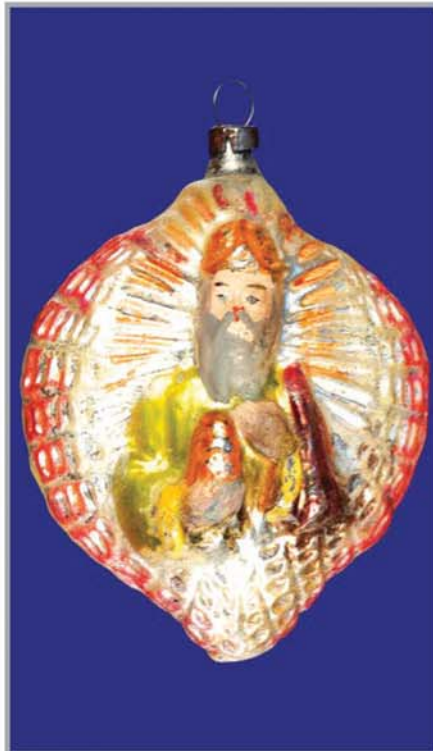

RELIGIOUS

8000
CHERUB SITTING ON A BED OF FLOWERS 2"
R1 \$225-275

8001
BABY JESUS ON A HEART 2.25"
R1 \$225-275

8002
BABY JESUS ON A LEAF 3"
R2 \$250-300

8003
ANGEL ON A LEAF 3"
R1 \$300-350

8004
A KING ON A LEAF 3"
R1 \$300-350

8005
BLACK MAGI ON A LEAF 3"
R1 \$300-350