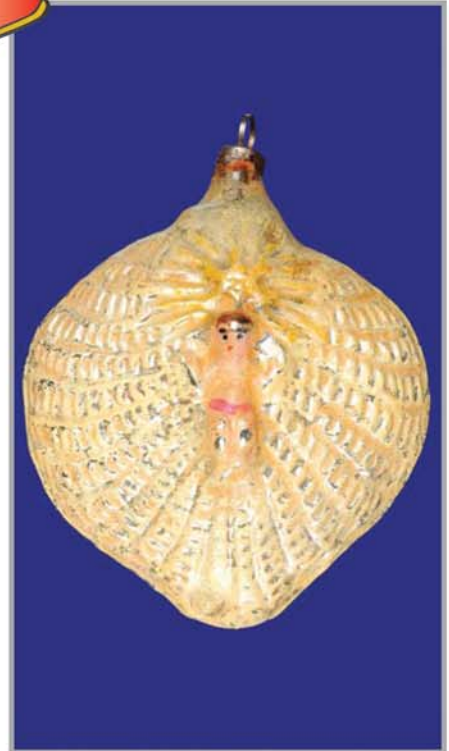

RELIGIOUS

8000
CHERUB SITTING ON A BED OF FLOWERS 2"
R1 \$225-275

8001
BABY JESUS ON A HEART 2.25"
R1 \$225-275

8002
BABY JESUS ON A LEAF 3"
R2 \$250-300

8003
ANGEL ON A LEAF 3"
R1 \$300-350

8004
A KING ON A LEAF 3"
R1 \$300-350

8005
BLACK MAGI ON A LEAF 3"
R1 \$300-350