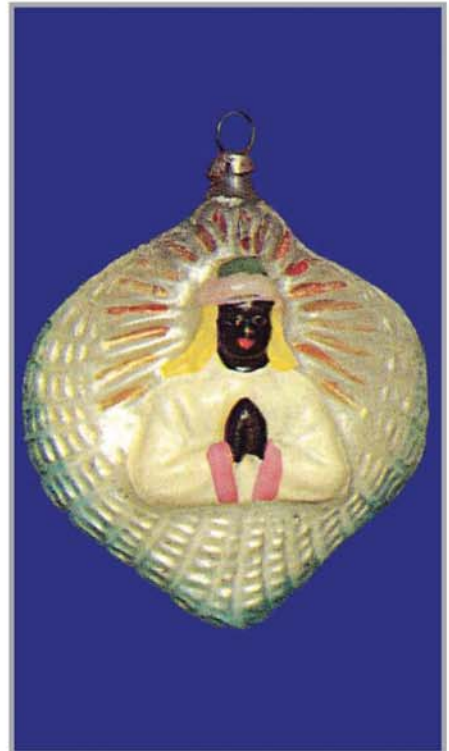

RELIGIOUS

8000
CHERUB SITTING ON A BED OF FLOWERS 2"
R1 \$225-275

8001
BABY JESUS ON A HEART 2.25"
R1 \$225-275

8002
BABY JESUS ON A LEAF 3"
R2 \$250-300

8003
ANGEL ON A LEAF 3"
R1 \$300-350

8004
A KING ON A LEAF 3"
R1 \$300-350

8005
BLACK MAGI ON A LEAF 3"
R1 \$300-350